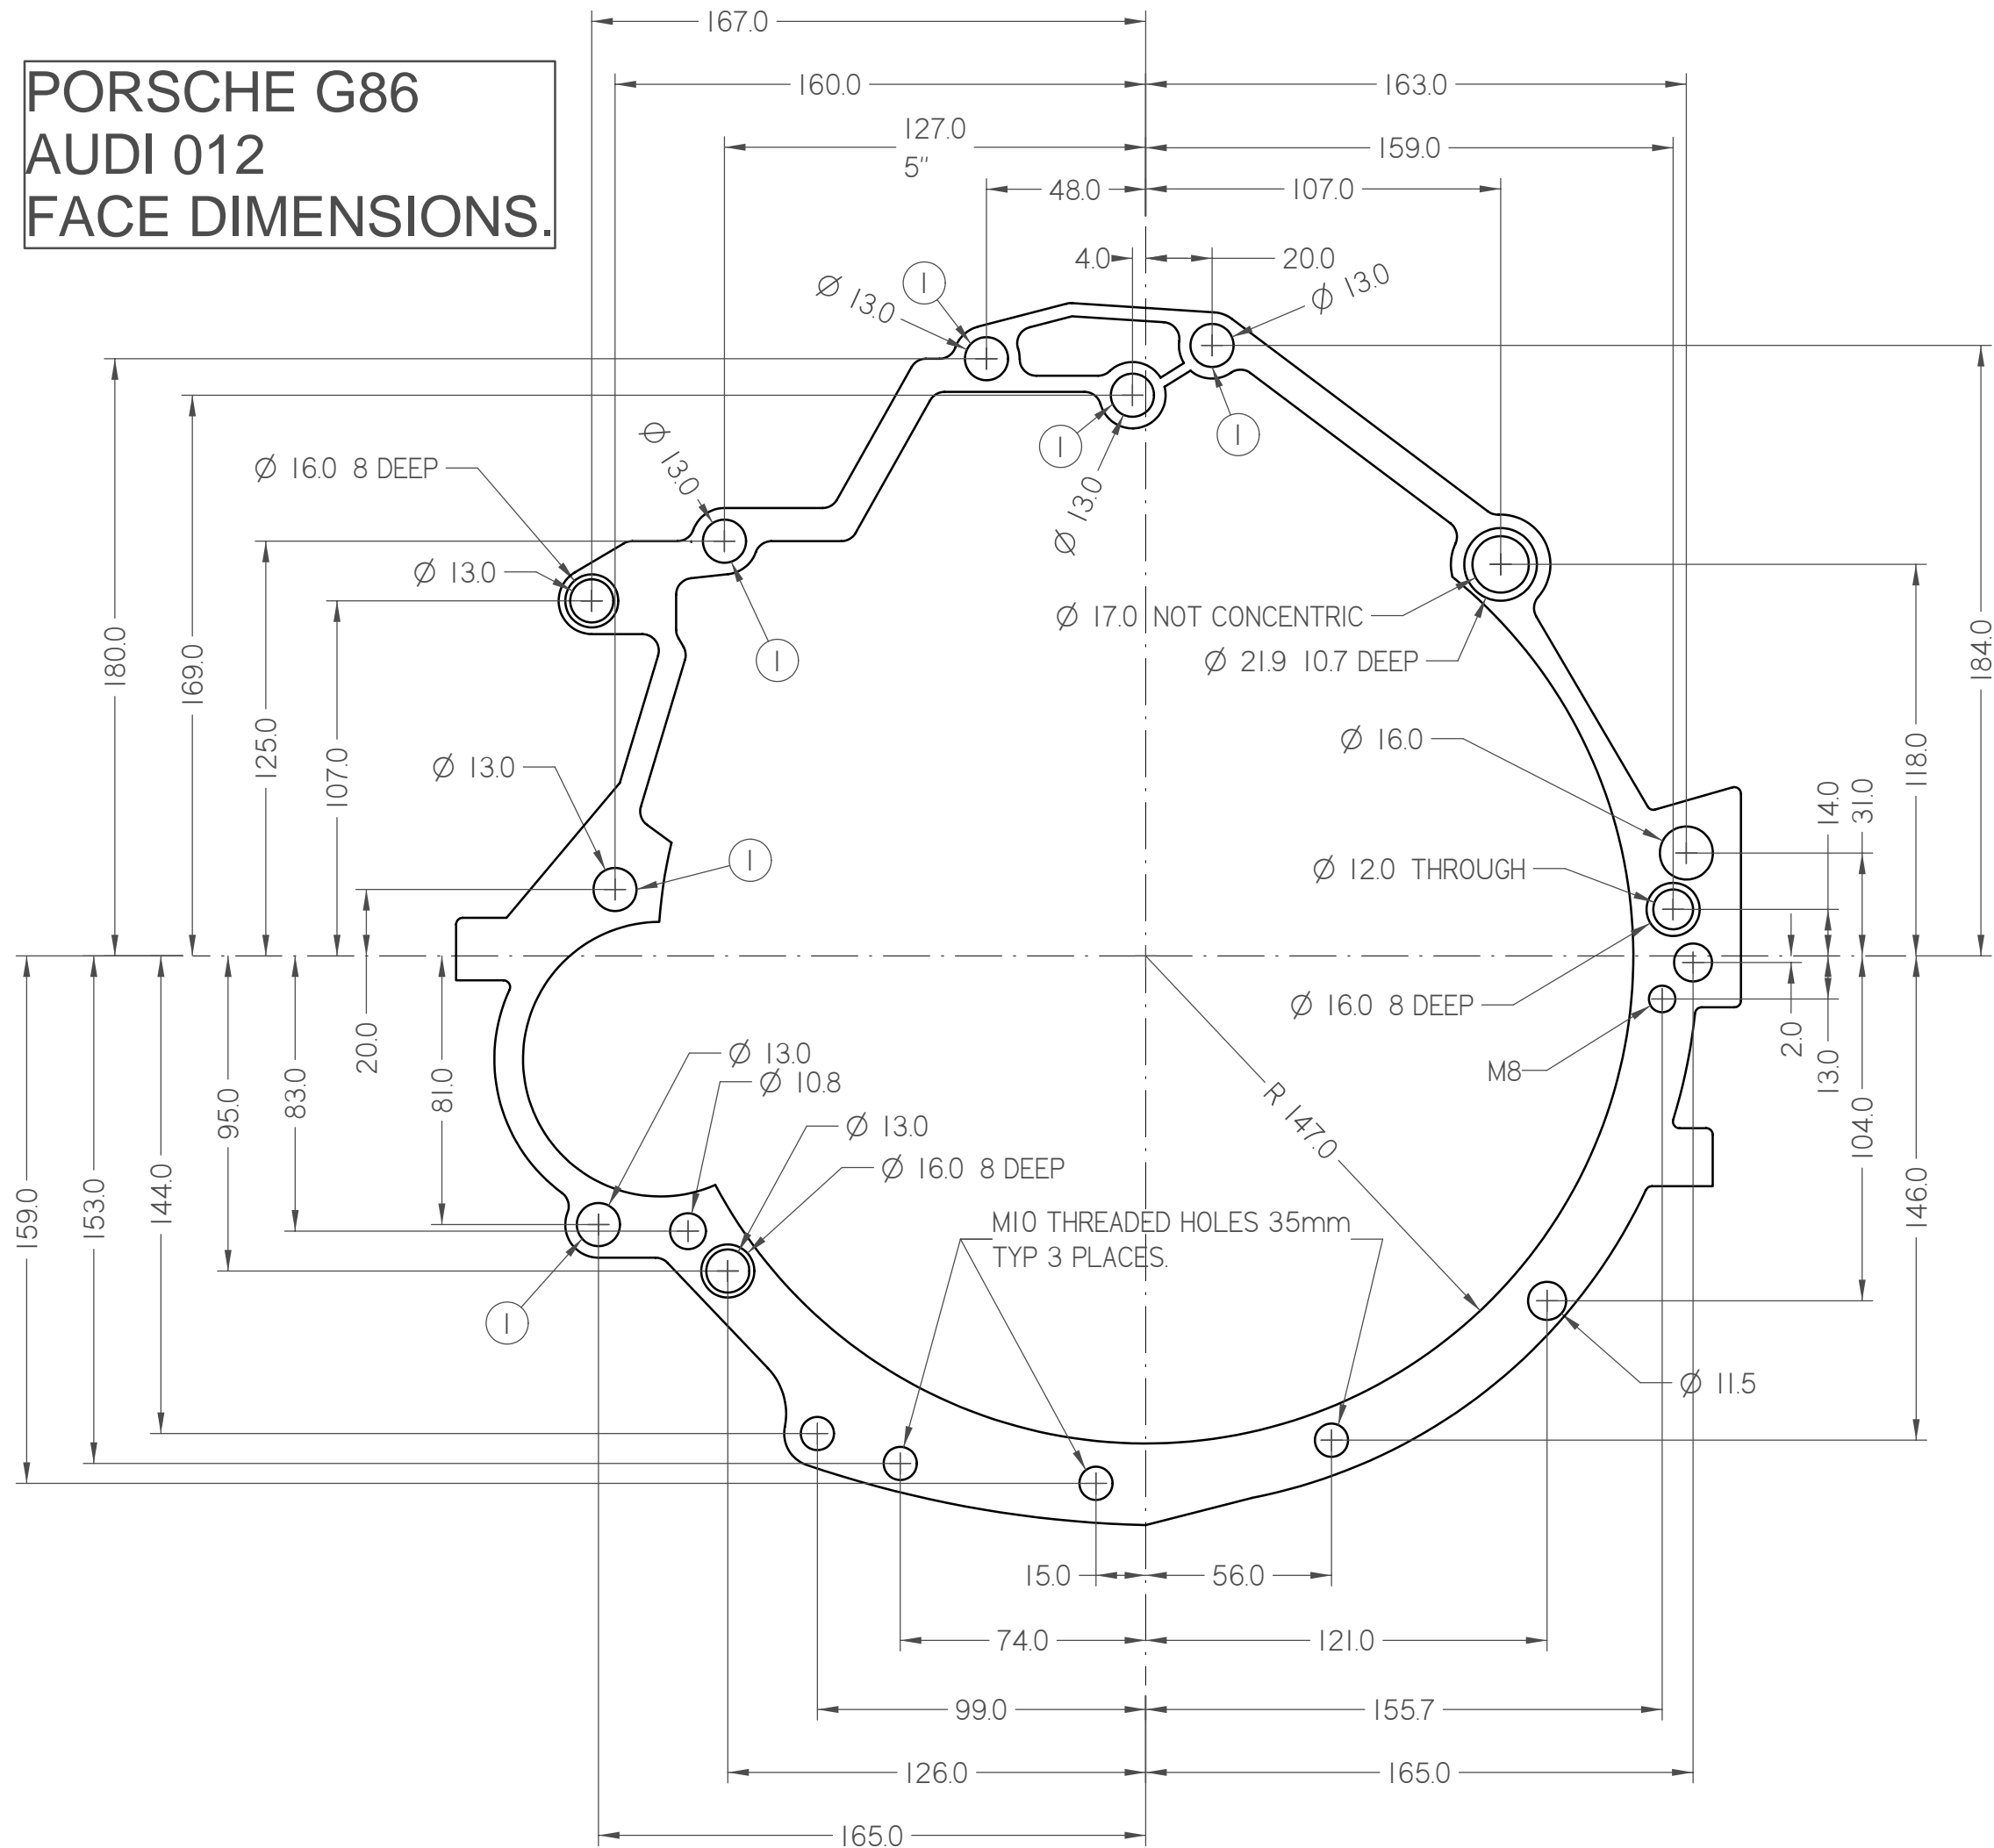

**PORSCHE G86
AUDI 012
FACE DIMENSIONS.**

- NOTES:
1. HOLE AT FACE LARGER THAN THAT AT REAR REAR DIMENSION SPECIFIED.
 2. UNDIMENSIONED GRAPHICS NOT TO SCALE.

DRAWN BY D J CLARK, AUGUST 06 -2007
EMAIL: douglasclark@inet.net.au